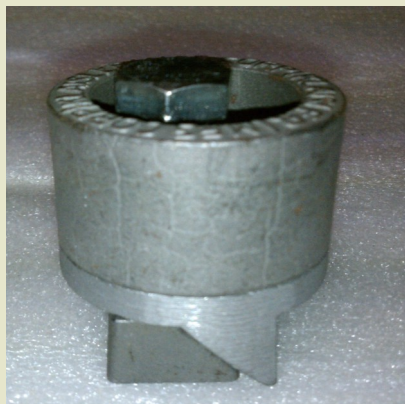

CALL TODAY
FOR A FREE
SAMPLE!

5 Countries,
3 Continents
Over 50,000 Sold