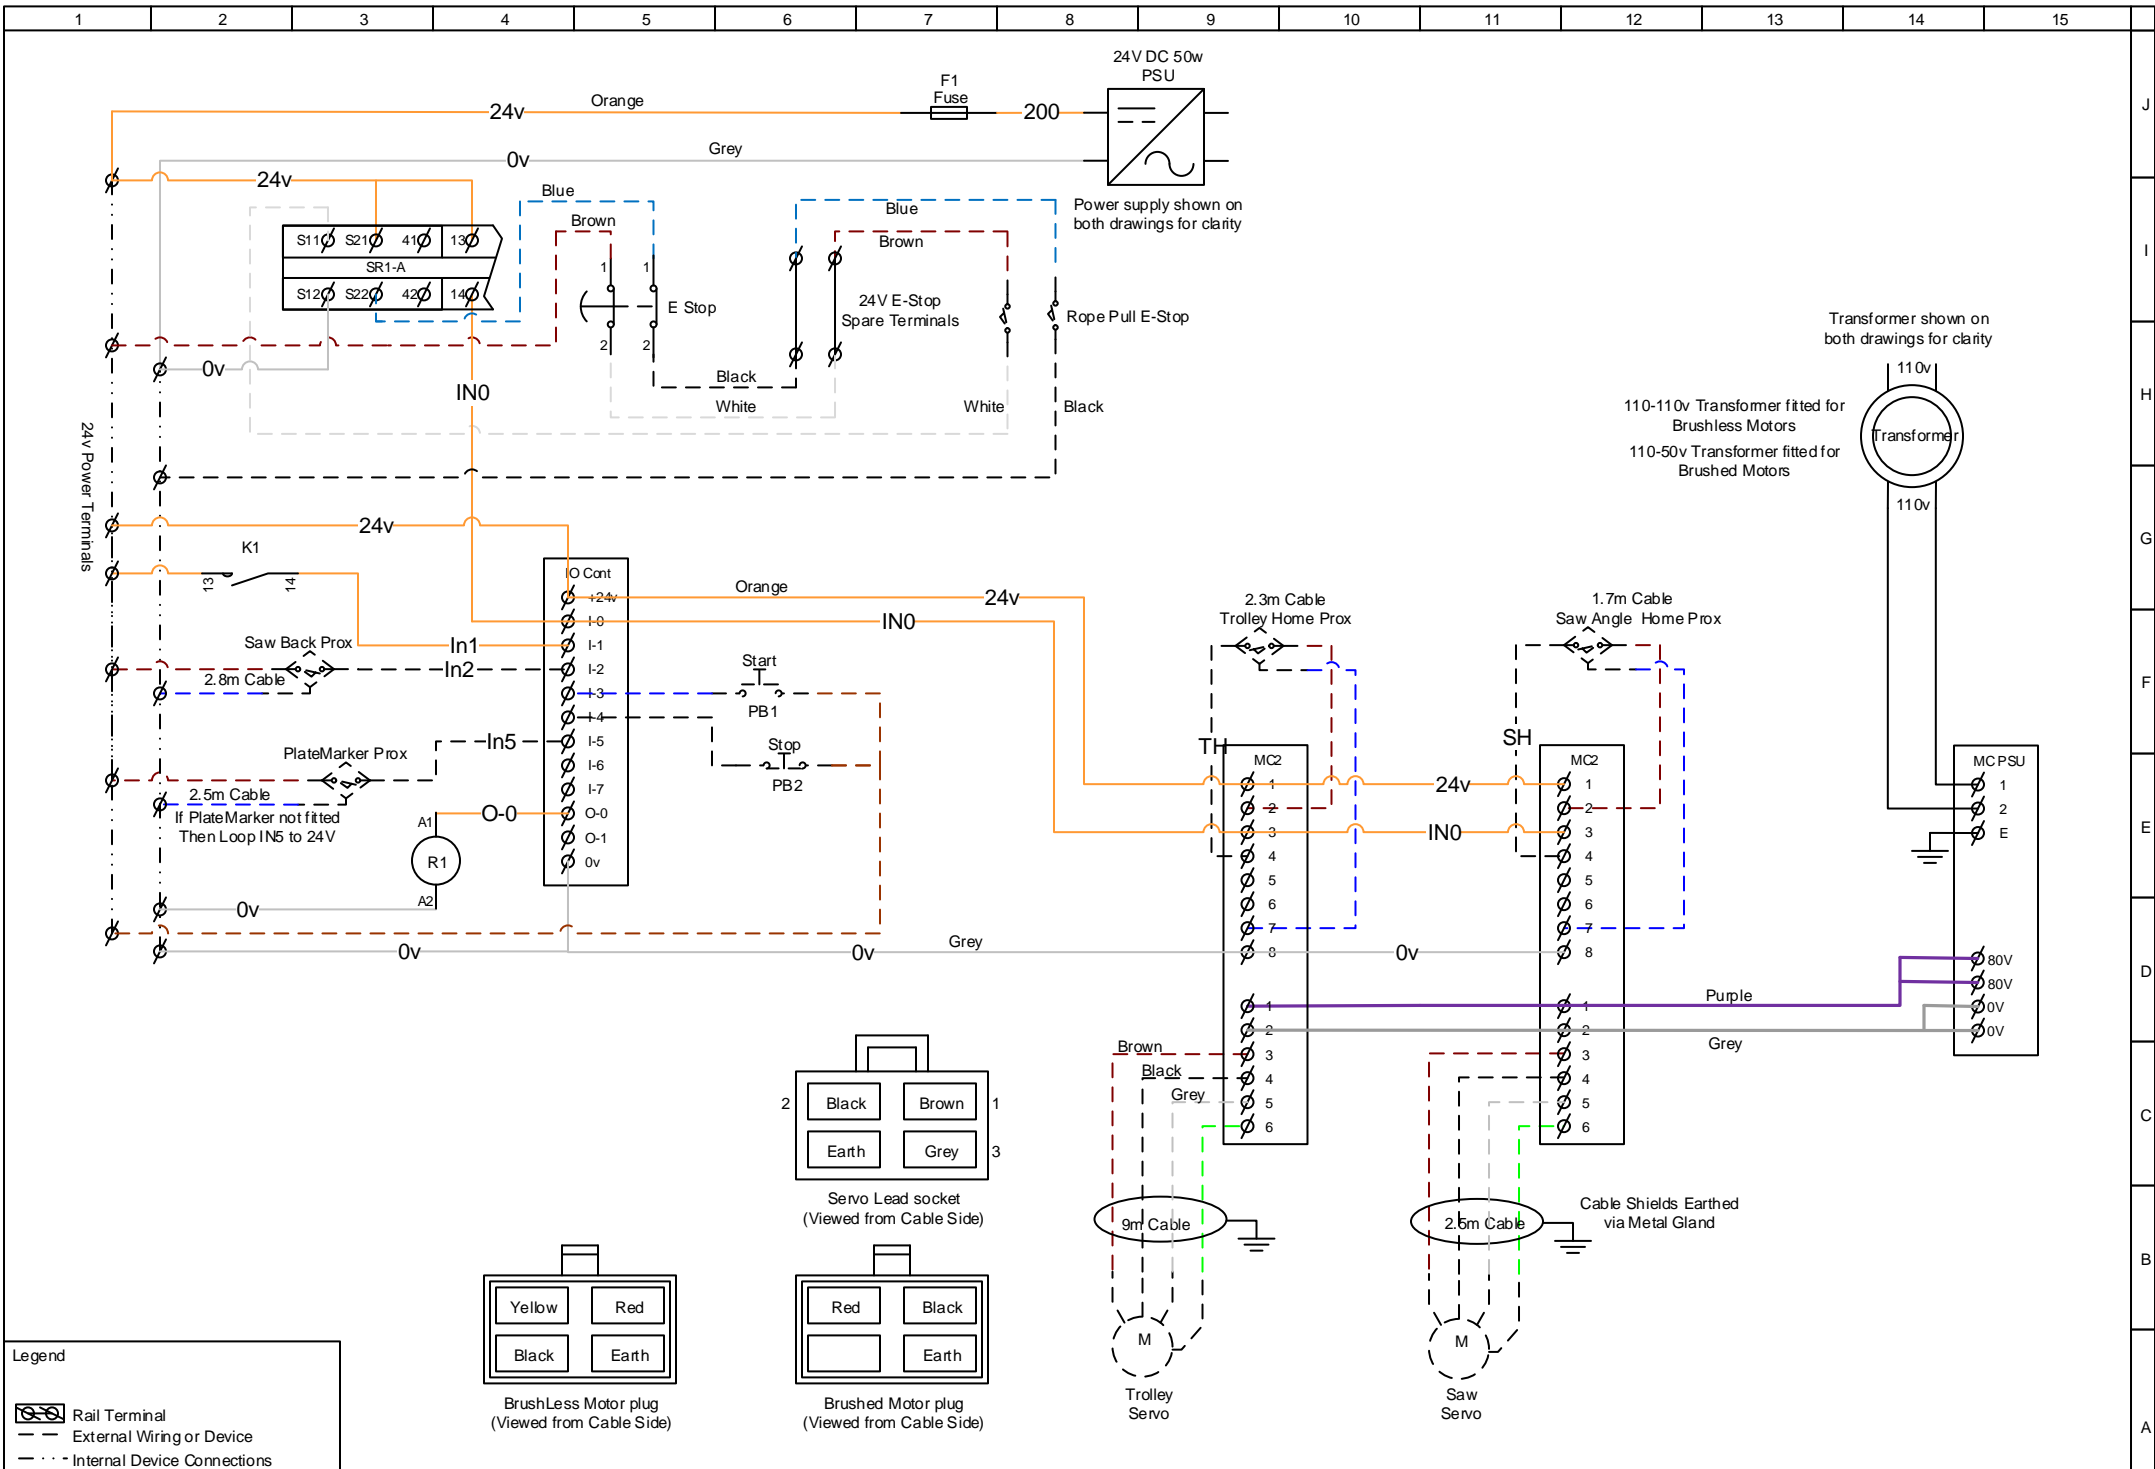

Legend

- Rail Terminal
- External Wiring or Device
- Internal Device Connections

Legend

Rail Terminal

External Wiring or Device

Internal Device Connections